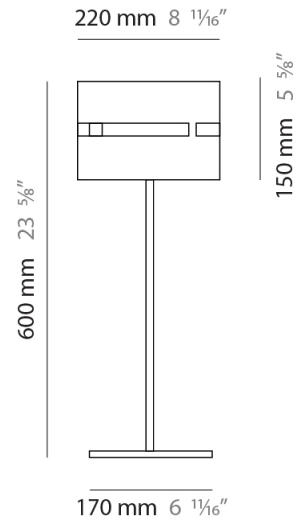

LUZ OCULTA METAL PORTABLE

D54025-

base number   Finish
Options

1. To build a product code in our configurator select the specify button on the base model # product page
2. To build a manual product code on this datasheet choose from the options listed below in blue font and add the suffix to the base model #

GENERAL

Series: Luz Oculta
Subseries: Luz Oculta Metal
Brand: Fambuena
Division: Design
Mounting Type: Portable
Mounting Location: Table
Subcategory: Table

PHYSICAL

Shape: Cylinder
Diameter (mm): 220
Diameter (in): 8 ¹¹/₁₆
Height (mm): 600
Height (in): 23 ⁵/₈
Light Distribution: Direct / Indirect
Fixture Finish: [BRA](#) / [BRZ](#) / [ABR](#)
Fixture Material: Metal
Upon Request: Bolt Down

ELECTRICAL

Number of Lamps: 1
Lamp Type: LED Retrofit
Lamp Shape: B10
Bulb Included: Bulb Not Included
Max. Wattage Per Lamp (W): 4
Lamp Base: E12
Input Voltage (V): 120

LED

OPTICAL

RATINGS AND CERTIFICATIONS

Certified By: Certified for North American Standards
IP rating: IP20