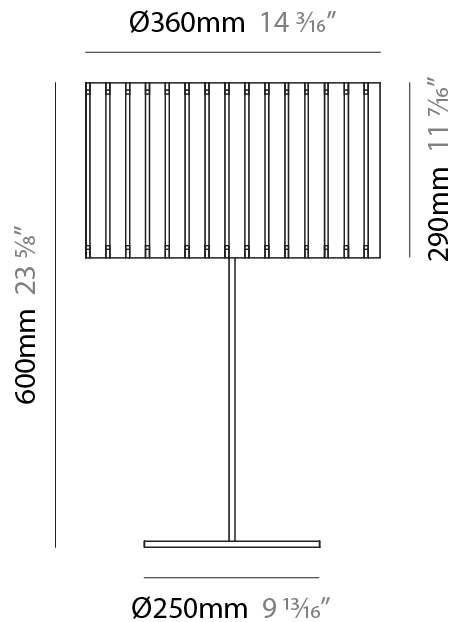

PROJECT	
TYPE	
SPECIFIER	
QUANTITY	
DATE	

LUZ OCULTA WOOD PORTABLE

D54036- _____

base number   Finish Options   Finish Options

1. To build a product code in our configurator select the specify button on the base model # product page
2. To build a manual product code on this datasheet choose from the options listed below in blue font and add the suffix to the base model #

GENERAL

Series: Luz Oculta
Subseries: Luz Oculta Wood
Brand: Fambuena
Division: Design
Mounting Type: Portable
Mounting Location: Table
Subcategory: Table

PHYSICAL

Shape: Cylinder
Diameter (mm): 360
Diameter (in): 14 ³/₁₆
Height (mm): 600
Height (in): 23 ⁵/₈
Light Distribution: Direct / Indirect
Fixture Finish: [DOW](#) / [NAT](#)
Holder Finish: BRA / BRZ
Fixture Material: Metal / Wood
Upon Request: Bolt Down

ELECTRICAL

Number of Lamps: 1
Lamp Type: LED Retrofit
Lamp Shape: A19
Bulb Included: Bulb Not Included
Max. Wattage Per Lamp (W): 7
Lamp Base: E26
Input Voltage (V): 120
Upon Request: 277Vac / GU24

LED

OPTICAL

RATINGS AND CERTIFICATIONS

Certified By: CSA Certified to UL and CSA Standards
IP rating: IP20